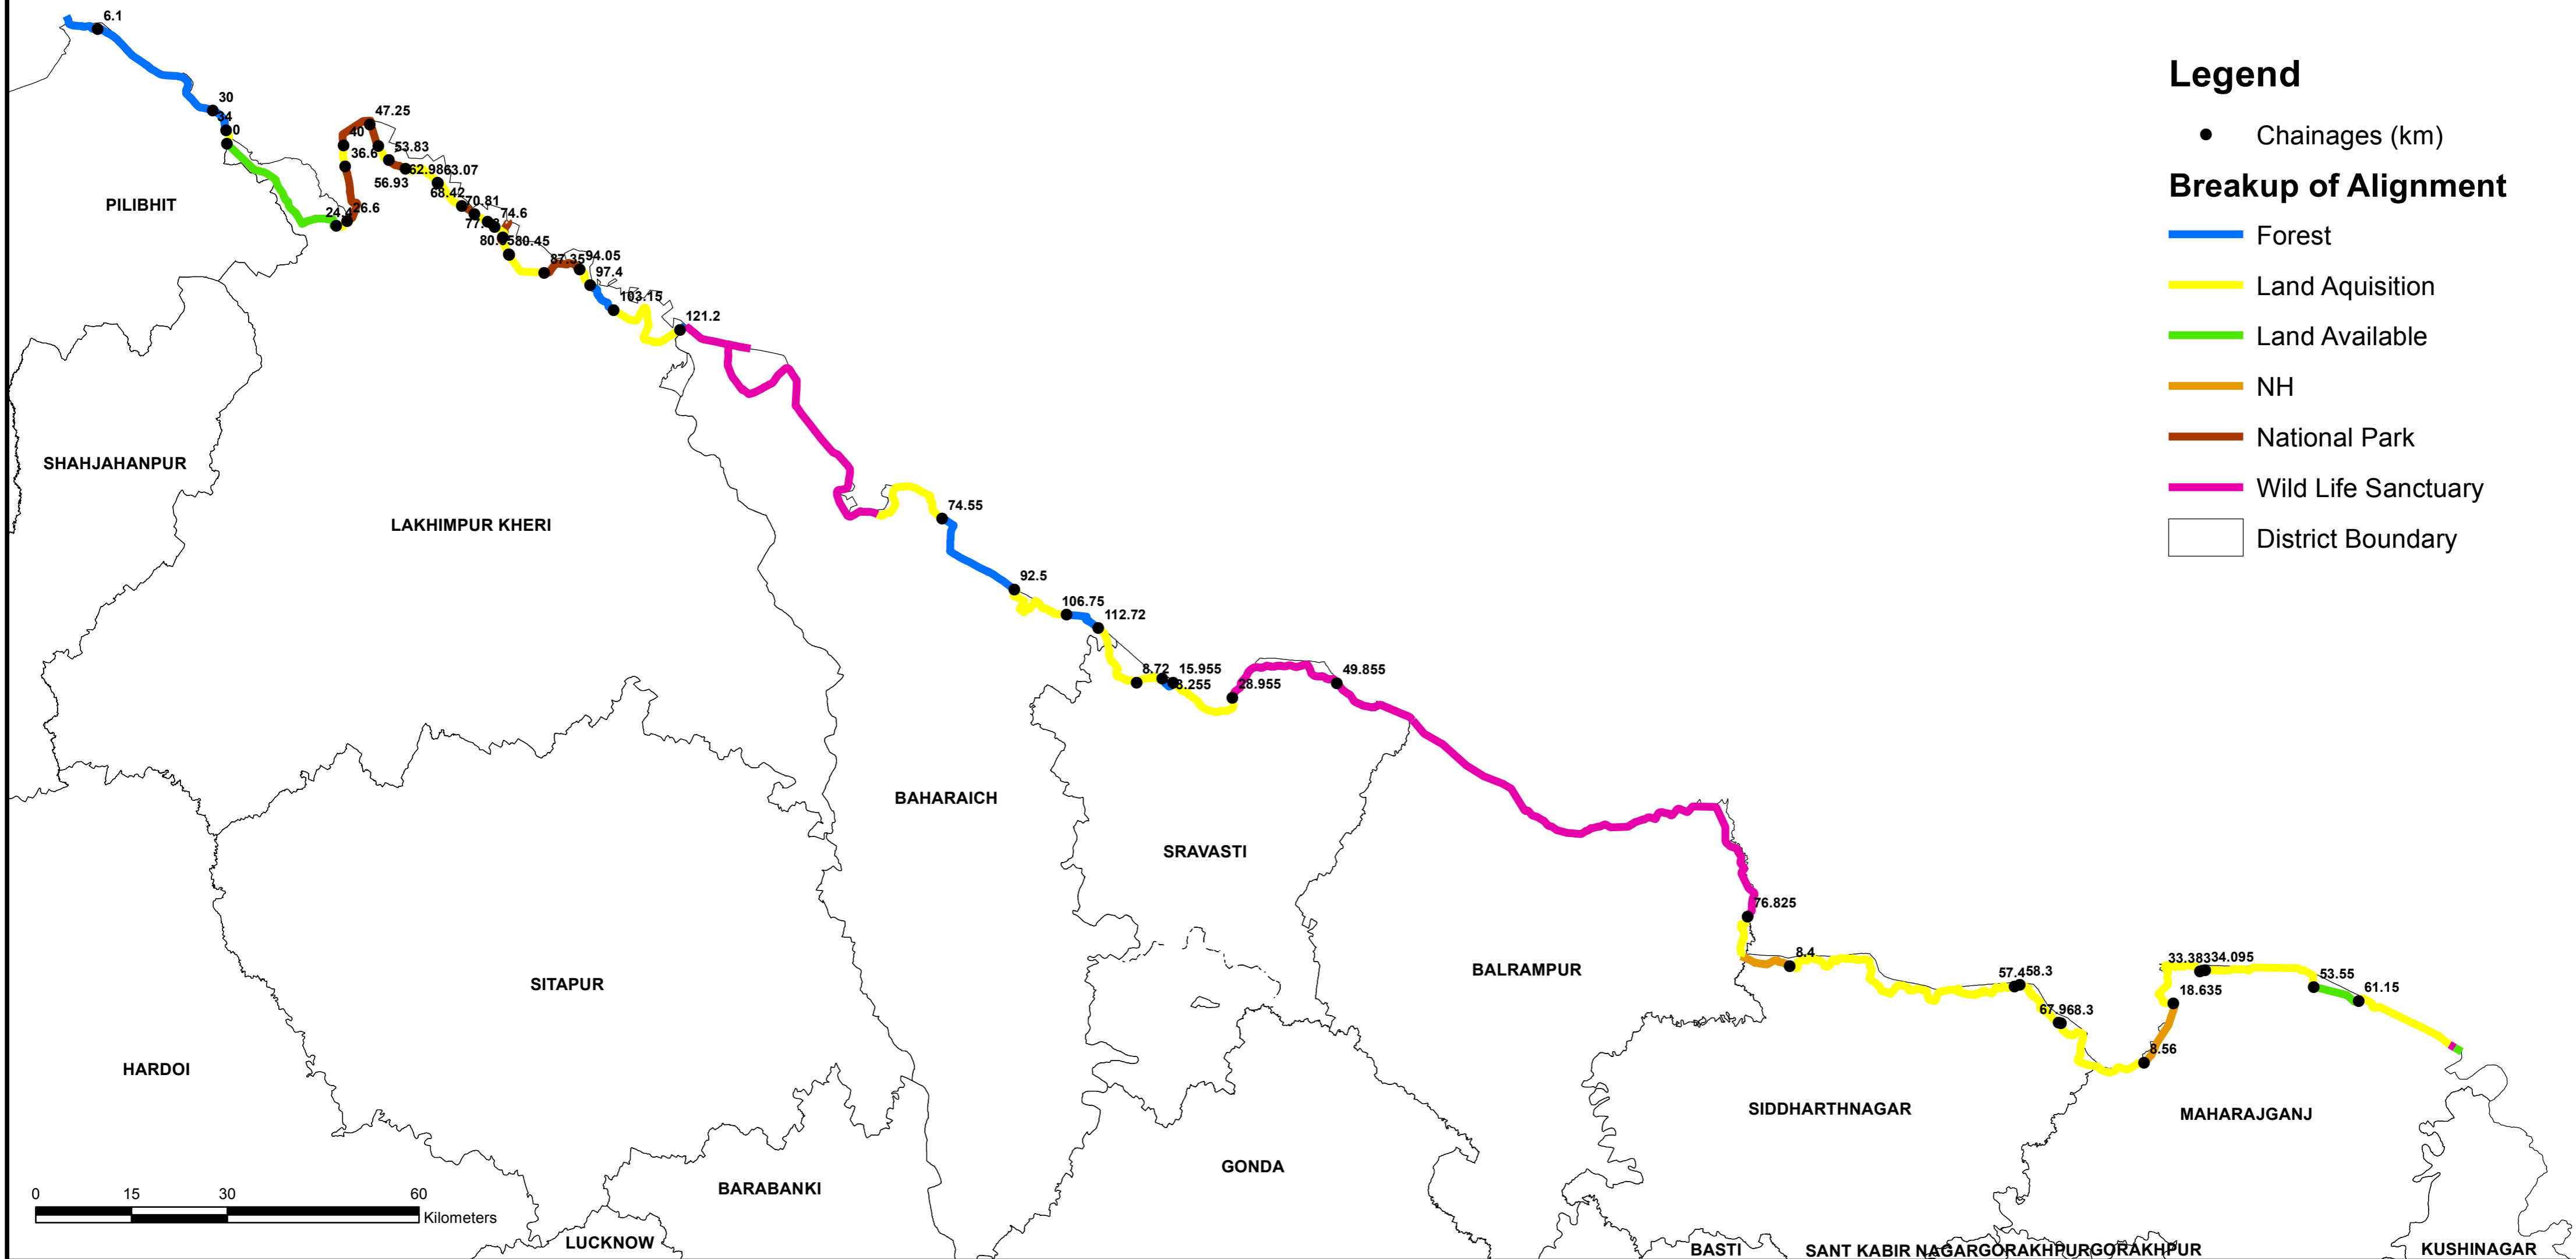

Construction of Road Along Indo-Nepal Border in the State of Uttar Pradesh

Legend

- Chainages (km)

Breakup of Alignment

- Forest
- Land Aquisition
- Land Available
- NH
- National Park
- Wild Life Sanctuary
- District Boundary